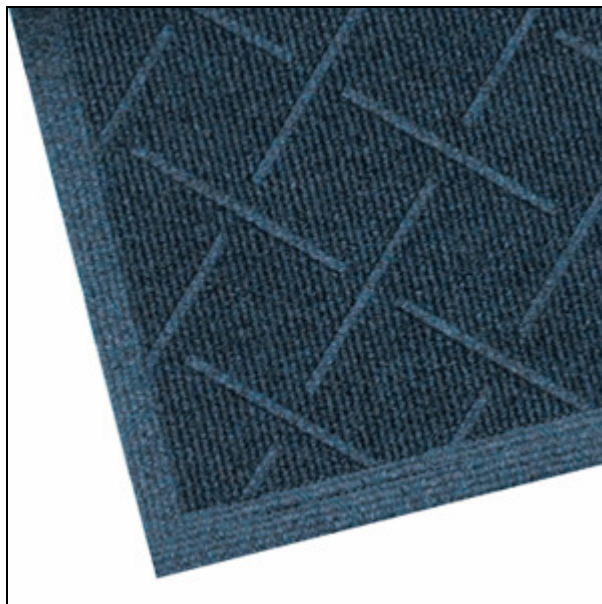

Enviro Plus Entrance Mats

Enviro Plus floor mats are our most environmentally advanced product to date. These 'green,' environmentally friendly door mats are made with a recycled PET plastic surface material and a recycled tire rubber underside.

- Ridged wiper surface aggressively scrapes away fine dirt and removes moisture.
- Multi-directional, diamond design helps keep floors clean regardless of traffic direction.
- Comes with an attractive, ADA-compliant fabric border.
- Anti-static polypropylene surface lengthens life-span and reduces fading compared to standard nylon surfaces.
- UV-resistant carpeted surface material remains unaffected even in sunlight.

Item No: EENVP

Standard Sizes (Approximate)

Size	Qty. 1	Qty. 2-10	Qty. 11-25	Qty. 26+
2' x 3'	\$29.56	\$28.24	\$26.64	\$24.96
3' x 4'	\$57.68	\$55.24	\$53.32	\$51.88
3' x 5'	\$74.36	\$72.20	\$69.80	\$68.76
3' x 8'	\$123.08	\$120.96	\$118.80	\$116.64
3' x 10'	\$148.60	\$146.64	\$144.40	\$141.16
3' x 12'	\$182.12	\$179.76	\$176.60	\$174.40
3' x 16'	\$242.32	\$239.56	\$236.60	\$233.36
3' x 20'	\$302.60	\$299.24	\$297.76	\$294.40
4' x 6'	\$113.72	\$110.88	\$107.76	\$105.52
4' x 8'	\$153.97	\$150.32	\$147.72	\$145.52
4' x 10'	\$191.20	\$188.40	\$185.56	\$182.20
4' x 12'	\$234.12	\$231.08	\$228.80	\$226.64
4' x 16'	\$311.60	\$308.44	\$304.40	\$299.96
4' x 20'	\$388.20	\$384.40	\$379.32	\$376.60